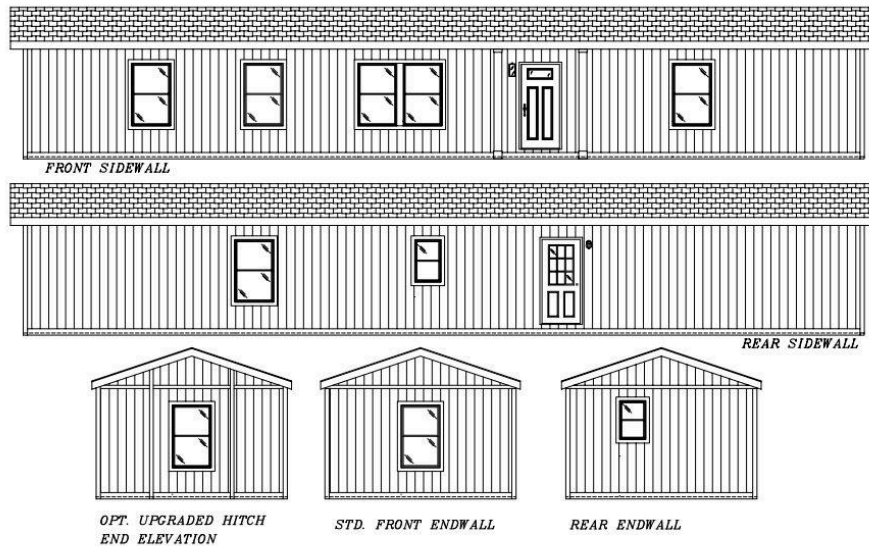

# The Tempo Rhythm Nation

3 Bedrooms | 2 Bathrooms | 990 sq ft

## TEMPO RHYTHM NATION

TPO16663A  
15'-0" x 66'-0"  
APPROX. 990 SQ. FT.

## TEMPO RHYTHM NATION

55TMP16663AH  
15'-0" x 66'-0"  
APPROX. 990 SQ. FT.