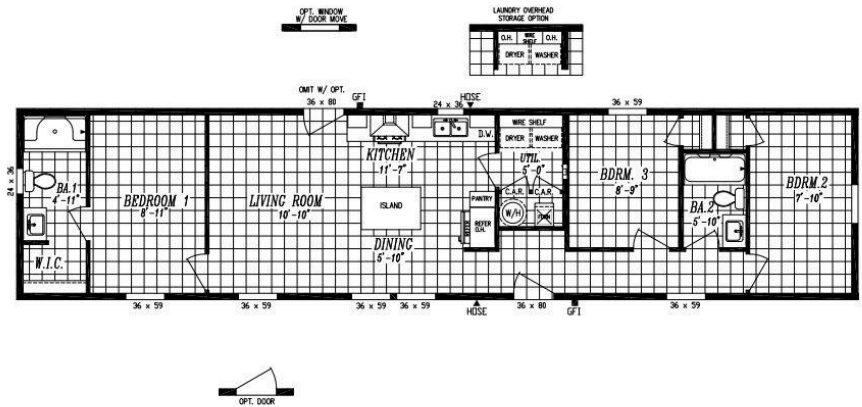

# The Tempo Rhythm Nation

3 Bedrooms | 2 Bathrooms | 990 sq ft

## TEMPO RHYTHM NATION

TPO16663A  
15'-0" x 66'-0"  
APPROX. 990 SQ. FT.

## TEMPO RHYTHM NATION

55TMP16663AH  
15'-0" x 66'-0"  
APPROX. 990 SQ. FT.